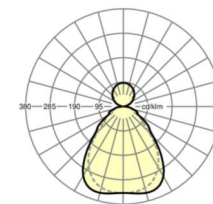

CHARACTERISTICS

Order number	46205516174
EAN number	4020863380787
Commodity code	94051190
Certification mark	IP 20, Protection class I, VDU 65° < 3000, F, Indoor, CE
Impact resistance (IK rating)	IK02
Ambient temperatur	ta 25°C
Warranty period	5 years
State funding programs	BEG - Federal funding for efficient buildings (valid only for Germany)

ELECTRICAL ENGINEERING

Controller	Electronic driver DALI (1 pcs.)
Light Control	netlife easy01
System output	48W
Mains voltage	230V/50Hz
Circuit breakers (inrush current)	12 pieces/B10, 20 pieces/B16, 21 pieces/C10, 33 pieces/C16
Energy efficiency class/light source	C

LIGHTING TECHNOLOGY

Placement	LED, Colour rendering/Light colour CRI ≥ 80 / 4000K
Colour tolerance (MacAdam)	3SDCM
Nominal luminous flux	6414lm
LED service life	50000h L90/B10 (Tq 25°C)
Luminaire luminous efficiency	135lm/W
UGR lat./long.	17.1 / 16.4

MECHANICS

Housing colour	black RAL 9005
Dimensions (LxWxH/DxH)	1558mm x 321mm x 24mm
Weight (net)	6.3kg
Type of installation	Pendant individual mounting, Pendant light strip mounting

Dimensions

L	1558 mm	Length
B	321 mm	Width
H	24 mm	Height
A1	900 mm	Mounting distance single mounting
P min	150 mm	Minimum suspension length
P max	1900 mm	Maximum suspension length

DEEP-LINK

<https://www.regiolux.de/en/article/46205516174>