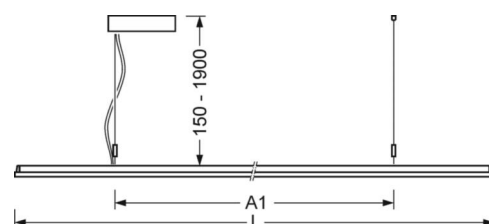

Suspended luminaire/light run feed luminaire - Micro-prismatic diffuser - direct/indirect distribution

Ultra-flat luminaire housing design, painted extruded aluminium profile, visible installation height 10/24mm; Housing colour black RAL 9005; Direct/indirect light distribution, direct share by means of a microprism made of PMMA, homogeneous light emission through lateral LED light coupling in Light Guide panel and semi-diffuse, reflective white coating, with special decoupling technology for defined ceiling illumination; for VDU workstations, omnidirectional glare reduction according to the current norm DIN-EN 12464-1. Electrical connection via integrated transparent connection cable 5x0.75mm², length 1900mm, stripped cable ends. Light Control: netlife easy1; Regiolux Classification: netlife easy; Control signal: DALI; Number of control gear (max): 32; Communication: Bluetooth; Sensor technology: PIR - passive infrared; Installation height (min/max): 2m to 5m; Monitoring area: max. D=7m; App name: Osram BT Config; Osram BT Control; Note: up to 4 DALI sensors or DALI push button coupler can also be connected; System extension: easy01S; Application: Office, Meeting rooms, Corridors, Classrooms, Secondary rooms; Function: Motion detection, Corridor function, presence detection, Daylight control, Tunable white (only with DT8 luminaires), Manual dimming. Komplettes höhenverstellbares Pendel-Set im Lieferumfang enthalten.

CHARACTERISTICS