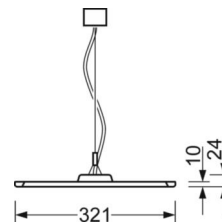

Reference	LED 6400lm 840
ηLB	100 %
Φ ↓/↑	74 % / 26 %
UGR lat./long.	17.1 / 16.4
VDU	65° < 3000cd/m²